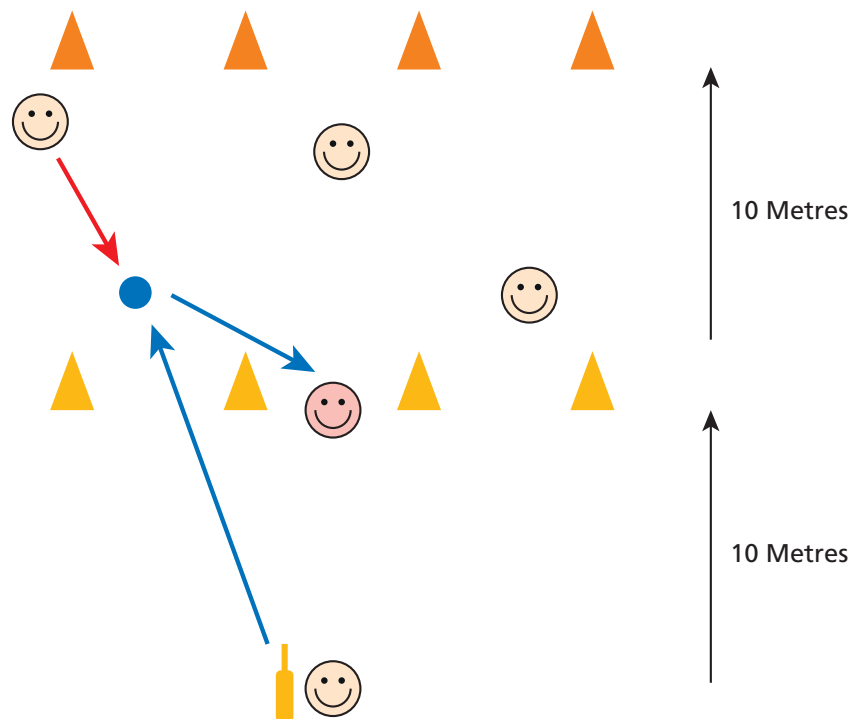

RESOURCE CARD: **CRICKET:** YEAR 3

RELATES TO: **WEEK 1**

MAIN LESSON: TARGET PRACTICE

GAME / COMPETITION: RELAY RACE

KEY

Red arrow → Where the player moves to

Blue arrow → Where the ball moves to

RESOURCE CARD: **CRICKET:** YEAR 3

RELATES TO: **WEEK 2**

MAIN LESSON: THROW AND TURN

GAME / COMPETITION: TARGET THROW

KEY

- Player
- Cone
- Ball
- Stumps
- Bat

Where the player moves to

Where the ball moves to

RESOURCE CARD: **CRICKET:** YEAR 3

RELATES TO: **WEEK 3**

MAIN LESSON: **BATTING**

GAME / COMPETITION: **BATTING GAME**

KEY

RESOURCE CARD: **CRICKET:** YEAR 3

RELATES TO: **WEEK 4**

MAIN LESSON: BATTING AND FIELDING PRACTICE

GAME / COMPETITION: MINI GAME

KEY

- Player
- Cone
- Ball
- Stumps
- Bat

Where the player moves to

Where the ball moves to

RESOURCE CARD: **CRICKET:** YEAR 3

RELATES TO: **WEEK 5**

MAIN GAME / COMPETITION; GAME

KEY