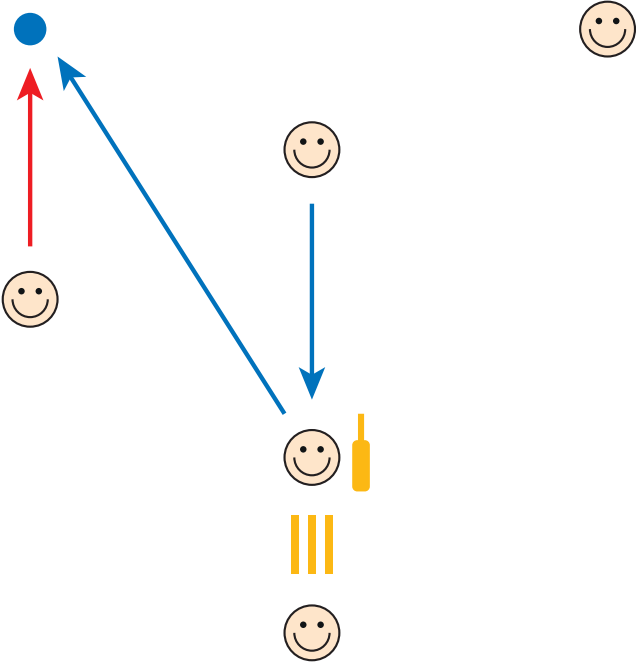

RESOURCE CARD: **CRICKET:** YEAR 3

RELATES TO: **WEEK 1**

MAIN LESSON: TARGET PRACTICE

GAME / COMPETITION: RELAY RACE

KEY

Red arrow → Where the player moves to

Blue arrow → Where the ball moves to

RESOURCE CARD: **CRICKET:** YEAR 3

RELATES TO: **WEEK 2**

MAIN LESSON: THROW AND TURN

GAME / COMPETITION: TARGET THROW

KEY

- Player
- Cone
- Ball
- Stumps
- Bat

Where the player moves to

Where the ball moves to

RESOURCE CARD: **CRICKET:** YEAR 3

RELATES TO: **WEEK 3**

MAIN LESSON: **BATTING**

GAME / COMPETITION: **BATTING GAME**

KEY

RESOURCE CARD: **CRICKET:** YEAR 3

RELATES TO: **WEEK 4**

MAIN LESSON: BATTING AND FIELDING PRACTICE

GAME / COMPETITION: MINI GAME

KEY

- Player
- Cone
- Ball
- Stumps
- Bat

Where the player moves to

Where the ball moves to

RESOURCE CARD: **CRICKET:** YEAR 3

RELATES TO: **WEEK 5**

MAIN GAME / COMPETITION; GAME

KEY