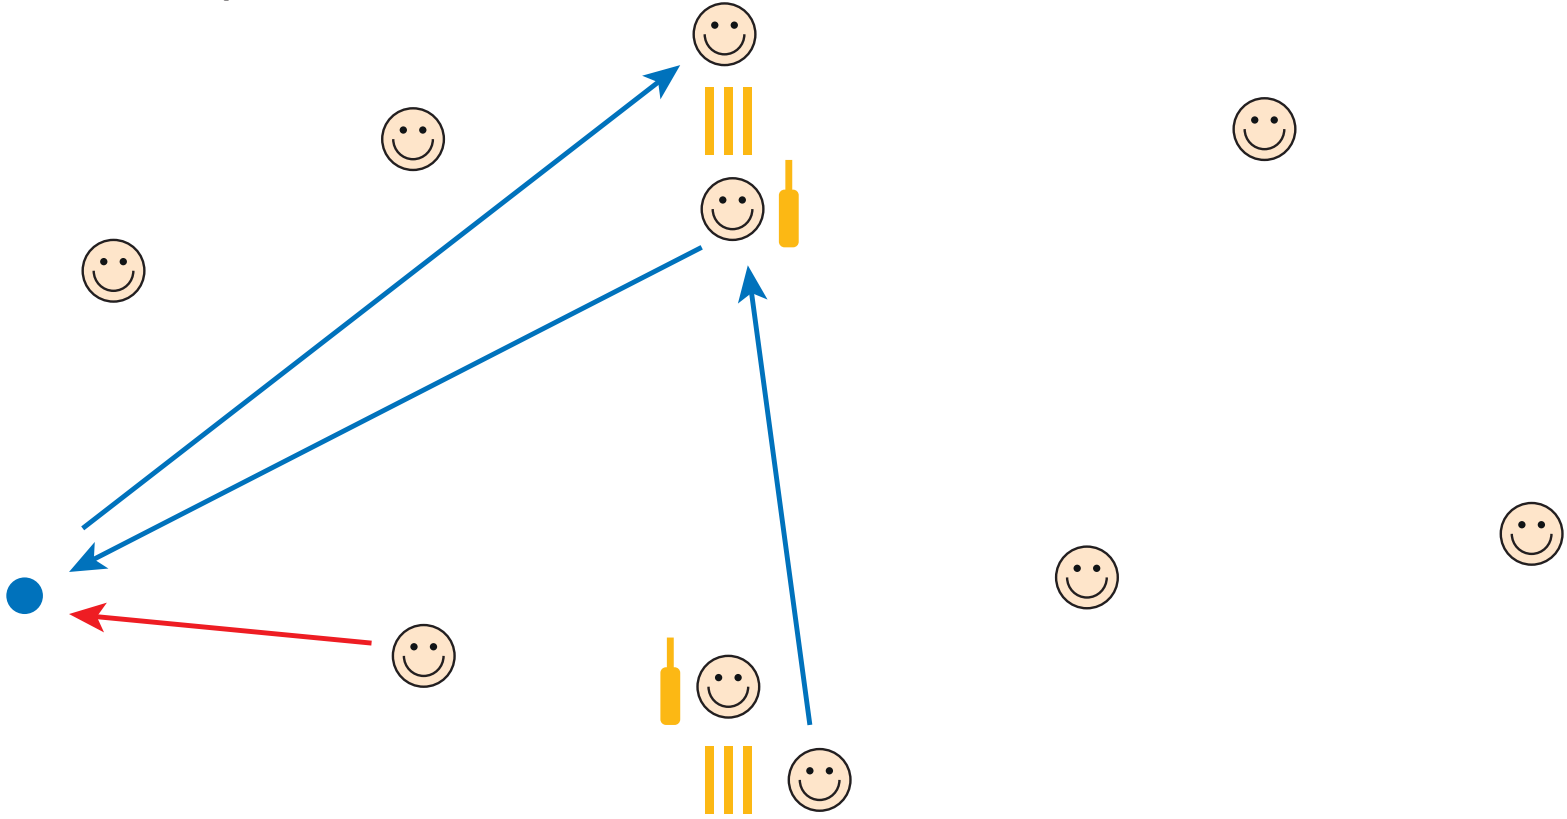

RESOURCE CARD: **CRICKET:** YEAR 3

RELATES TO: **WEEK 1**

MAIN LESSON: TARGET PRACTICE

GAME / COMPETITION: RELAY RACE

KEY

Red arrow → Where the player moves to

Blue arrow → Where the ball moves to

RESOURCE CARD: **CRICKET:** YEAR 3

RELATES TO: **WEEK 2**

MAIN LESSON: THROW AND TURN

GAME / COMPETITION: TARGET THROW

KEY

- Player
- Cone
- Ball
- Stumps
- Bat

Where the player moves to

Where the ball moves to

RESOURCE CARD: **CRICKET:** YEAR 3

KEY

- Player
- Cone
- Ball
- Stumps
- Bat

Where the player moves to

Where the ball moves to

RESOURCE CARD: **CRICKET:** YEAR 3

RELATES TO: **WEEK 5**

MAIN GAME / COMPETITION; GAME

KEY

- Player
- Cone
- Ball
- Stumps
- Bat
- Where the player moves to
- Where the ball moves to