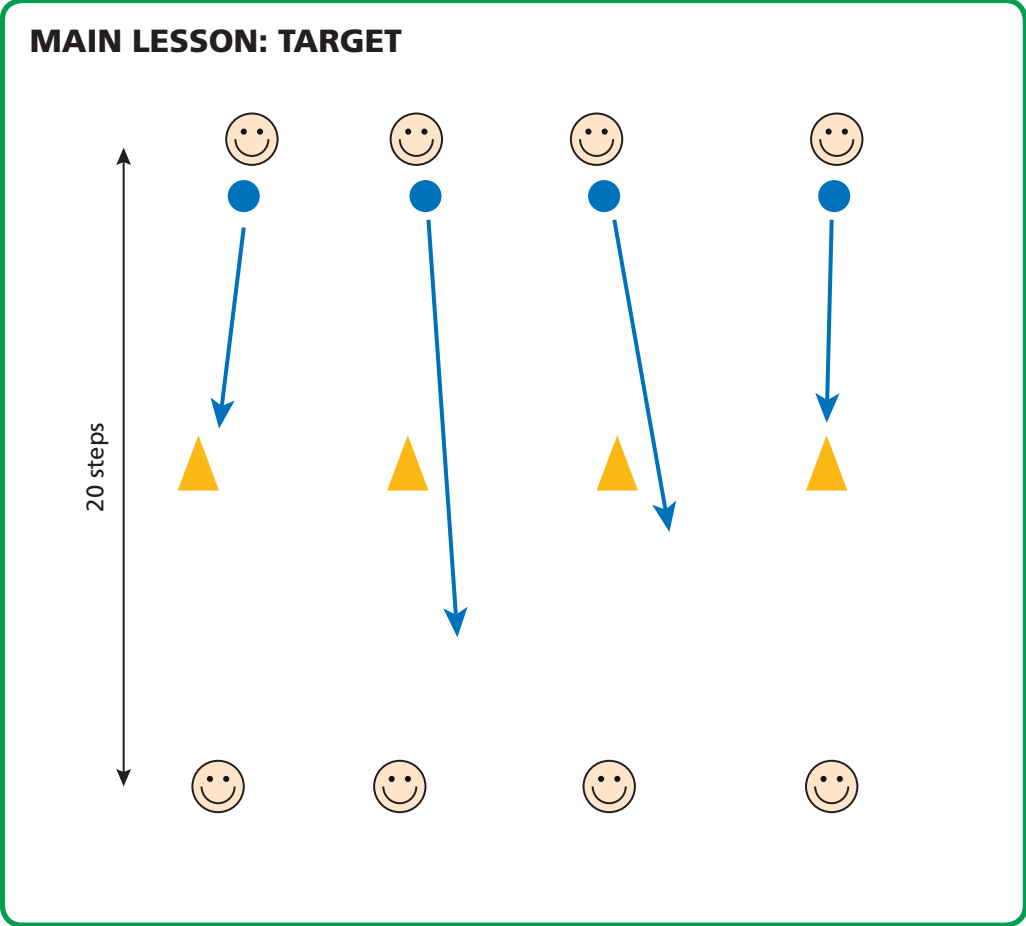

RESOURCE CARD: FOOTBALL: YEAR 4

RELATES TO: WEEK 1

WARM UP: DRIBBLING

MAIN LESSON: DEVELOP

KEY

- Player
- Teacher
- Ball
- Where the player moves to
- Cone

RESOURCE CARD: FOOTBALL: YEAR 4

RELATES TO: WEEK 2

MAIN LESSON: TURNING

Cut-back turn

Drag-back turn

GAME / COMPETITION: MIRROR YOUR PARTNER

KEY

Player

Ball

Where the player moves to

Cone

RESOURCE CARD: FOOTBALL: YEAR 4

RELATES TO: WEEK 3

KEY

- Player
- Ball
- Where the player moves to
- Where the ball moves to
- Cone

RESOURCE CARD: FOOTBALL: YEAR 4

RELATES TO: WEEK 4

MAIN LESSON: PASSING IN PAIRS

MAIN LESSON: SHOOTING

GAME / COMPETITION: SHOOTING WITH ACCURACY

KEY

Player

Ball

Where the player moves to

Where the ball moves to

Cone