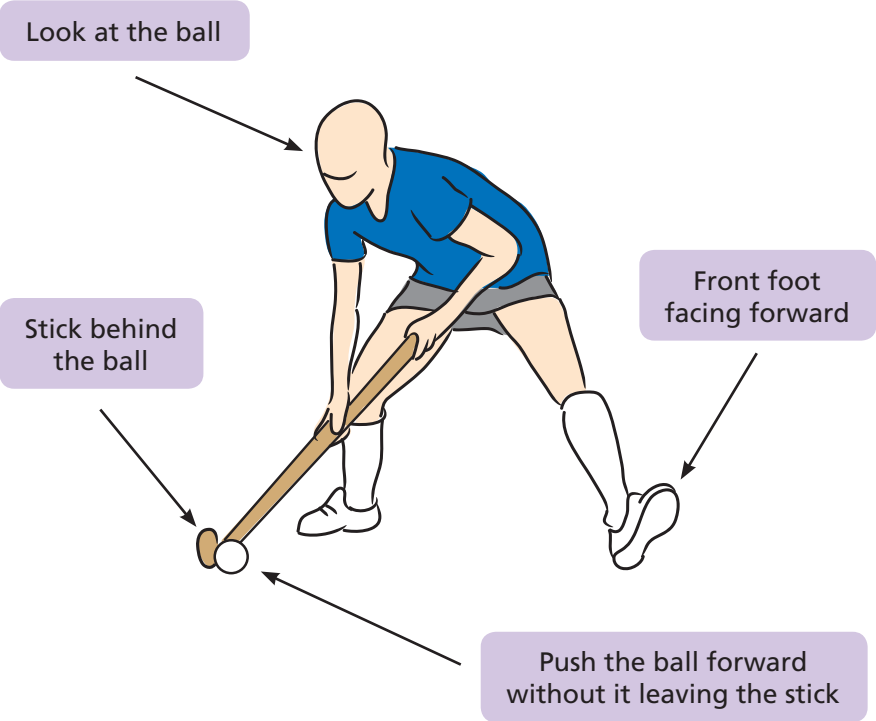

RESOURCE CARD: **HOCKEY:** YEAR 5

RELATES TO: **WEEK 1**

MAIN LESSON: DRIBBLING

GAME / COMPETITION: 3 V 3

KEY

Player

Stick

Ball

Where the player moves to

Where the ball moves to

Cone

RESOURCE CARD: **HOCKEY:** YEAR 5

RELATES TO: **WEEK 2**

MAIN LESSON: DEVELOP

GAME / COMPETITION: DRIBBLING

KEY

- Player
- Stick
- Ball
- Where the player moves to
- Cone

RESOURCE CARD: HOCKEY: YEAR 5

RELATES TO: WEEK 3

MAIN LESSON: PUSH PASS

GAME / COMPETITION: TARGET

KEY

- Player
- Stick
- Ball
- Where the ball moves to